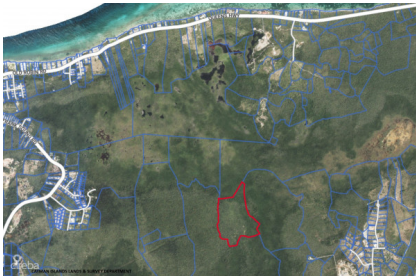

43 ACRES - EAST INTERIOR BORDERING SALINA RESERVE

East Interior, East Interior, Cayman Islands

MLS#: 418833

CI\$1,500,000

43 ACRES LOCATED IN THE EAST INTERIOR. 6 FOOT REGISTERED RIGHT OF WAY.

Essential Information

Type	Status	MLS	Listing Type
Land (For Sale)	Current	418833	Commercial

Key Details

Width	Depth	Block & Parcel
1475.00	2243.00	62A,3

Acreage
43.0000

Additional Fields

Block	Parcel	Views	Zoning
62A	3	Inland	Agriculture/Residential
Soil			
Rock			