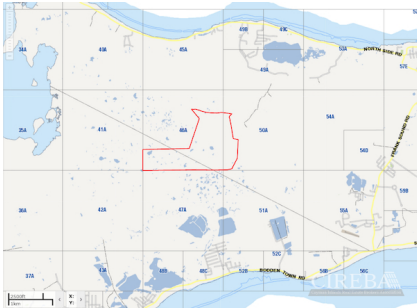

520 ACRES

North Side

MLS#: 414647

CI$8,000,000

520 Acres Vacant Land

Essential Information

Type Land (For Sale)	Status Current	MLS 414647	Listing Type Commercial

Key Details

Width 7727.00	Depth 4663.00	Block & Parcel 46A,1

Acreege
520.0000

Additional Fields

Block 46A	Parcel 1	Views Inland	Zoning Agriculture/Residential

Soil
Other