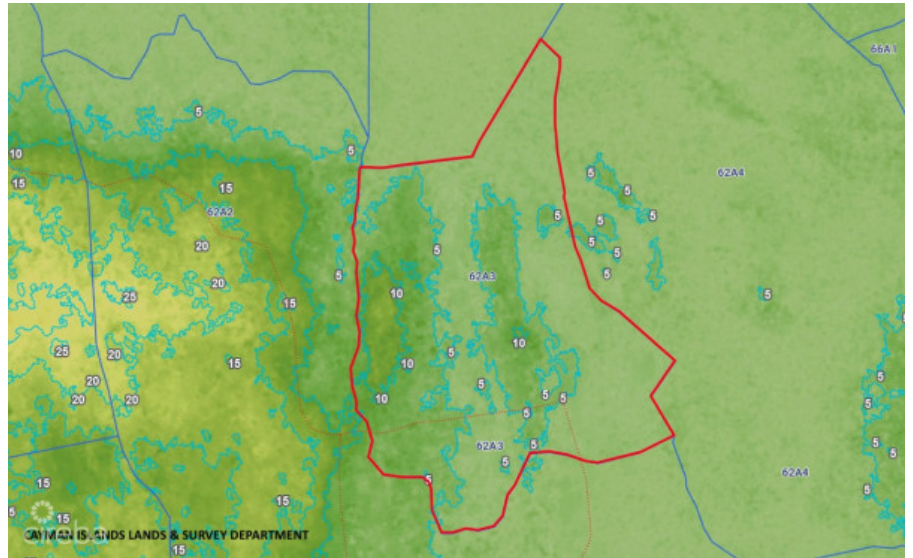

43 ACRES - EAST INTERIOR BORDERING SALINA RESERVE

East Interior, East Interior, Cayman Islands

MLS#: 418833

CI\$1,450,000

43 ACRES LOCATED IN THE EAST INTERIOR. 6 FOOT REGISTERED RIGHT OF WAY.

Essential Information

| | | | |
|------------------------|----------------|---------------|-------------------|
| Type | Status | MLS | Listing Type |
| Land (For Sale) | Current | 418833 | Commercial |

Key Details

| | | |
|----------------|----------------|----------------|
| Width | Depth | Block & Parcel |
| 1475.00 | 2243.00 | 62A,3 |