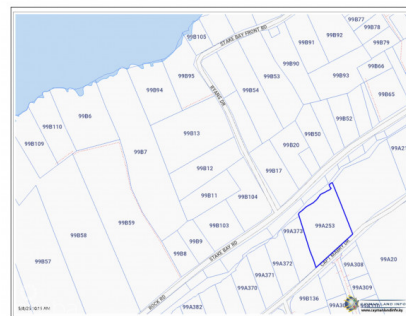

CAPT MABRY DR CAYMAN BRAC BLUFF OVERSIZED PARCEL

Cayman Brac Center, Cayman Brac, Cayman Islands

MLS#: 419296

CI\$215,000

Discover an incredible opportunity to own a spacious, over 1-acre lot on highly sought-after Capt. Mabry Drive. High & Dry - perfect for your dream home or a smart investment property, this prime parcel offers unmatched potential in one of the area's most desirable locations high and dry with 45 ft elevation and gorgeous views! Don't miss your chance to build in a location that blends tranquility, accessibility, and value!

Essential Information

Type
Land (For Sale)

Status
Reduced

MLS
419296

Listing Type
Residential

Key Details

Width
208.00

Depth
245.00

Block & Parcel
99A,253

Acreage
1.1700

Additional Fields

Lot Size
1.17

Views
Garden View

Zoning
**Low Density
residential**

Road Frontage
208

Soil
Other