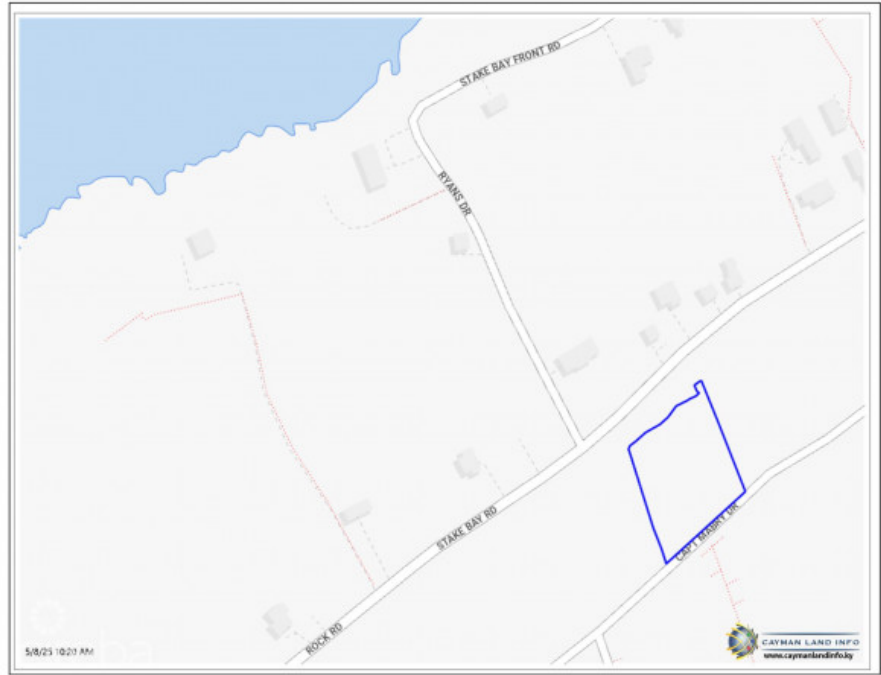

CAPT MABRY DR CAYMAN BRAC BLUFF OVERSIZED PARCEL

Cayman Brac Center, Cayman Brac, Cayman Islands

MLS#: 419296

CI\$215,000

Discover an incredible opportunity to own a spacious, over 1-acre lot on highly sought-after Capt. Mabry Drive. High & Dry - perfect for your dream home or a smart investment property, this prime parcel offers unmatched potential in one of the area's most desirable locations high and dry with 45 ft elevation and gorgeous views! Don't miss your chance to build in a location that blends tranquility, accessibility, and value!

Essential Information

Type
Land (For Sale)

Status
Reduced

MLS
419296

Listing Type
Residential

Key Details

Width
208.00

Depth
245.00

Block & Parcel
99A,253

Acreage
1.1700

Additional Fields

Lot Size
1.17

Views
Garden View

Zoning
**Low Density
residential**

Road Frontage
208

Soil
Other