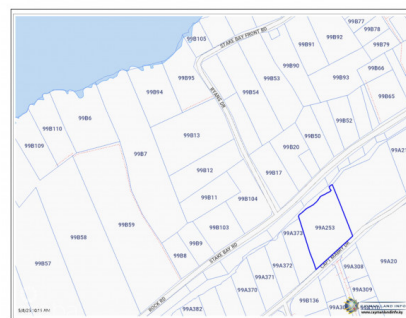

CAPT MABRY DR CAYMAN BRAC BLUFF OVERSIZED PARCEL

Cayman Brac Center, Cayman Brac, Cayman Islands

MLS#: 419296

CI\$215,000

Discover an incredible opportunity to own a spacious, over 1-acre lot on highly sought-after Capt. Mabry Drive. High & Dry - perfect for your dream home or a smart investment property, this prime parcel offers unmatched potential in one of the area's most desirable locations high and dry with 45 ft elevation and gorgeous views! Don't miss your chance to build in a location that blends tranquility, accessibility, and value!

Essential Information

Type
Land (For Sale)

Status
Current

MLS
419296

Listing Type
Residential

Key Details

Width
208.00

Depth
245.00

Block & Parcel
99A,253

Acreage
1.1700

Additional Fields

Lot Size
1.17

Views
Garden View

Zoning
**Low Density
residential**

Road Frontage
208

Soil
Other