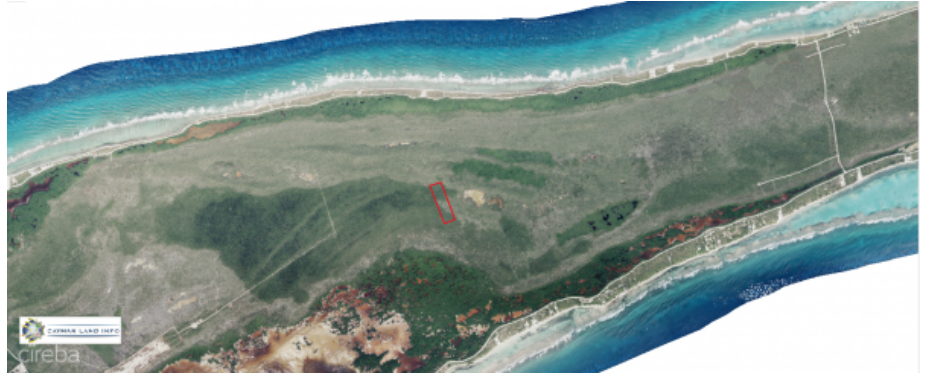

7 ACRES LITTLE CAYMAN DEVELOPMENT LAND

Little Cayman East, Little Cayman, Cayman Islands

MLS#: 420426

CI\$225,000

Discover the freedom of space with this rare 7-acre inland parcel in Little Cayman. Surrounded by natural island beauty, this expansive tract offers unmatched privacy and a blank canvas for a visionary buyer. With no current road access, the property offers exceptional seclusion, ideal for land banking, future development planning, or an off-grid concept subject to planning approval. Large acreage parcels of this scale are increasingly difficult to secure on the island. A unique opportunity to acquire a substantial footprint in one of the Cayman Islands' most serene destinations. Images Provided by Cayman Land Info.

Key Details

Width 309.09	Depth 989.42	Block & Parcel 88A,28
------------------------	------------------------	---------------------------------

Acreage
7.0000

Additional Fields

Lot Size 7	Views Inland	Soil Marl
----------------------	------------------------	---------------------