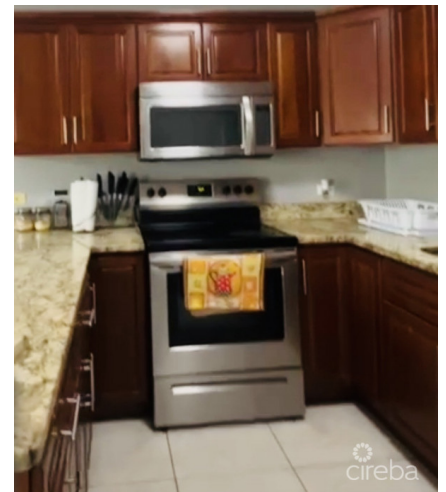

#501 NORTH SIDE CONDO

Midland East

MLS#: 420904

CI\$315,000

This 720-square-foot unit, a recently renovated condo, is now move-in ready. Located in a great neighborhood, the unit features a cozy aesthetic and includes a kitchen, living and dining area, one bedroom with a reach-in storage closet, one bathroom, and a utility closet.