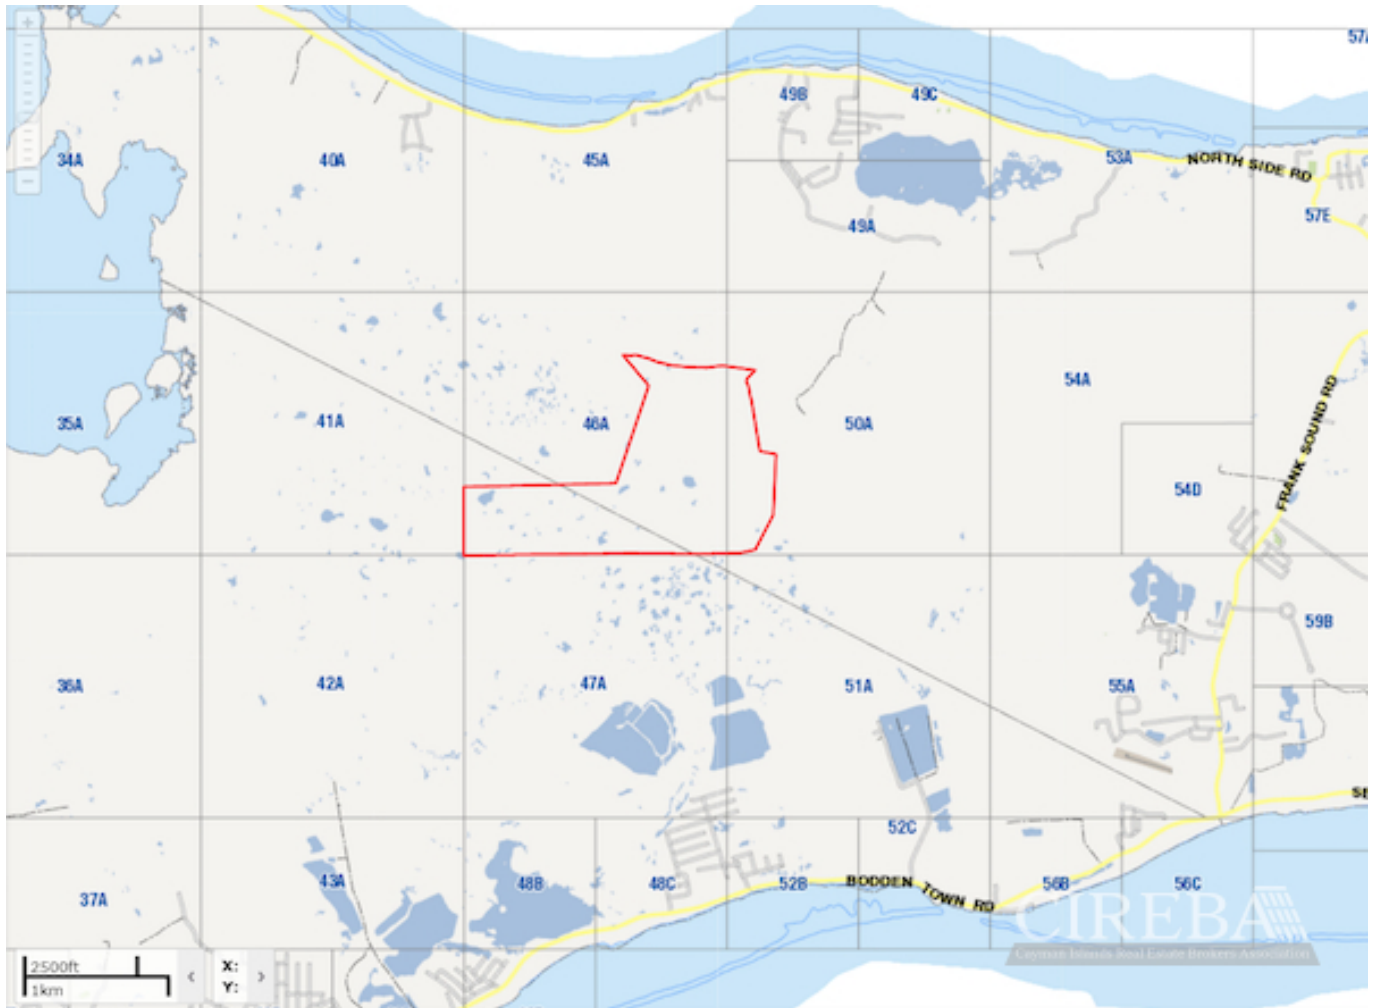

520 ACRES

North Side

MLS#: 414647

CI\$15,000,000

520 Acres Vacant Land

Essential Information

Type Land (For Sale)	Status Current	MLS 414647	Listing Type Commercial
--------------------------------	--------------------------	----------------------	-----------------------------------

Key Details

Width 7727.00	Depth 4663.00	Block & Parcel 46A,1
-------------------------	-------------------------	--------------------------------

Acreage
520.0000

Additional Fields

Block
46A

Parcel
1

Views
Inland