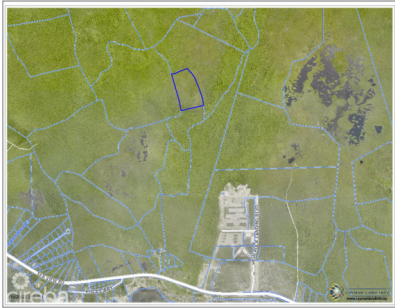

EAST END INTERIOR LAND

East Interior, East Interior, Cayman Islands

MLS#: 415171

CI\$420,000

This 6+ acres of high land is great to develop and build apartments or condos to sell or rent. Land is located within 1/2 mile of Health City. East End interior parcel of land. Zoned Agricultural / residential. Perfect for farming, developing or building your secluded home.

Essential Information

Type	Status	MLS	Listing Type
Land (For Sale)	Current	415171	Commercial

Key Details

Width	Depth	Block & Parcel
400.00	700.00	63A,39

Acreage
6.7200

Additional Fields

Block
63A

Parcel
39

Views
Inland

Zoning
Agriculture/Residential

Soil
Marl