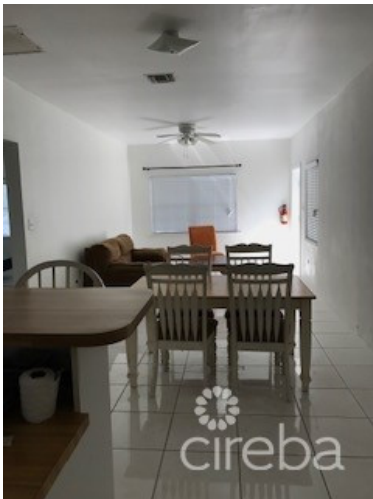

LOGWOOD WAY APARTMENTS

Spotts, Grand Harbour, Red Bay & Prospect, Cayman Islands

MLS#: 416424

CI\$1,200,000

Multi-Unit income producing property in Prospect with 6 units on .46 acres. Boasting OVER 6% ROI. Fully tenanted. GREAT INVESTMENT OPPORTUNITY! This 6-unit investment property located in close proximity to Grand Harbour & Country Side making it highly appealing to tenants. With a strong rental history and promising upside potential, this property presents an enticing opportunity for savvy investors. The property is made up of a total of 6 apartments - Apartment 1 - 2 bed, 1 bath - kitchen, living/dining Apartment 2 - 2 bed (1 loft bedroom) - 1 bath - kitchen, living/dining Apartment 3 - 2 bed (1 loft bedroom) - 1 bath - kitchen, living/dining Apartment 4 - 2 bed (1 loft bedroom) - 1 bath - kitchen, living/dining Apartment 5 - 2 bed (1 loft bedroom) - 1 bath - kitchen, living/dining Apartment 6- 2 bed, 1 bath - kitchen, living/dining Apartment complex has concrete sidewalk and walkways, concrete paved car parking area, landscaped grounds, chain link fencing, separate laundry building. Current rental rates are below market rates as the owner decided to keep the rates as is for the longstanding tenants, but the potential to increase is certainly a possibility. Moreover, this investment property holds great potential for further value appreciation. With its prime location near the Grand Harbour & Country Side. The demand for rental properties in this area is expected to remain high. This provides an excellent opportunity for increased rental rates, ultimately maximizing your return on investment. Take advantage of this lucrative opportunity and secure a reliable income stream in a sought-after location.